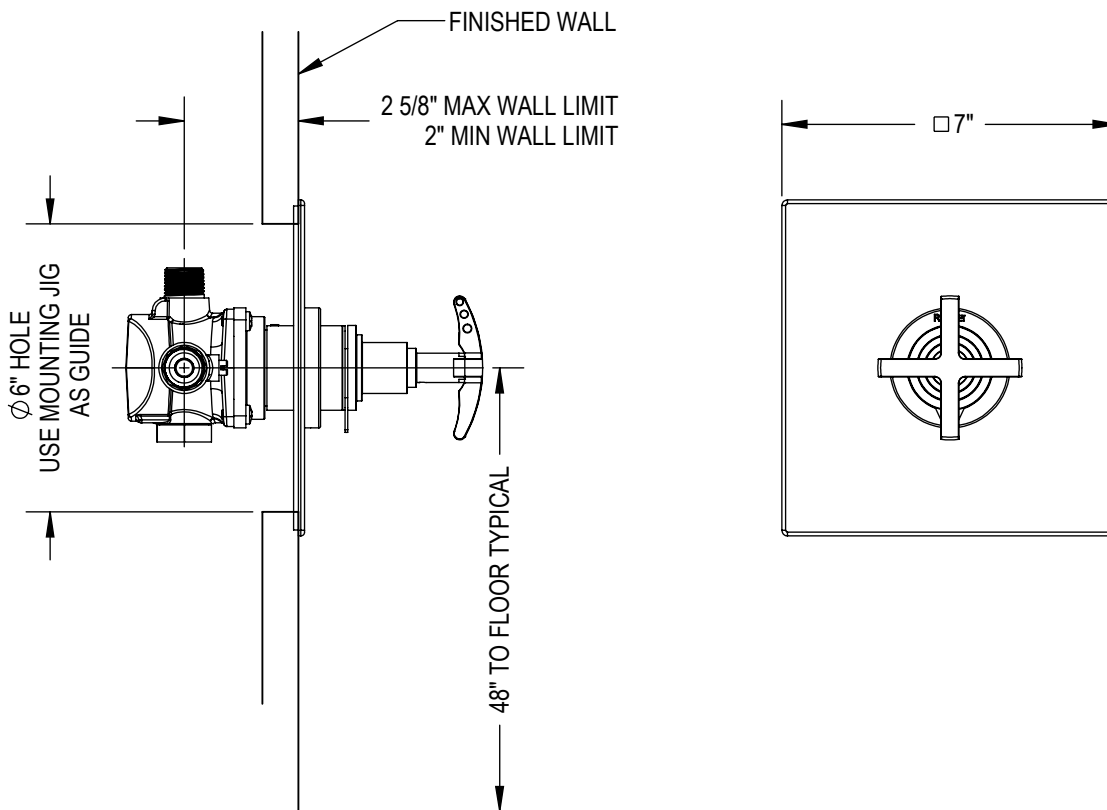

Features

- Brass construction with choice of 21 finishes
- Single Handle Control cycles from Cold to Hot
- High temperature Limit Stop
- 20 psi minimum operating pressure, 125psi maximum

Order Matrix

Model	Main/Accent Finish
4YRBLAC or L	AB - Antique Brass
	ABM - Antique Brass Matt
	AC - Antique Copper
	ACM - Antique Copper Matt
	BB - Bright Brass
	CH - Chrome
	GD - Gold
	OB - Oil Rubbed Bronze
	PN - Polished Nickel
	SB - Satin Brass
	SC - Satin Chrome
	SN - Satin Nickel
	TB - Tuscan Brass
	AQ - Aqua
	BD - Bordeaux
	BK - Black
	MB - Matte Black
	MW - Matte White
	NC - Natural Cream
	RD - Red
	WH - White

LASALLE

Valve Only Pressure Balance with Stops
Model: 4YRBLAC or L XX-XX

Critical Dimensions

TEL: 905-851-6781
FAX: 905-851-8031
TOLL FREE: 800-461-5901