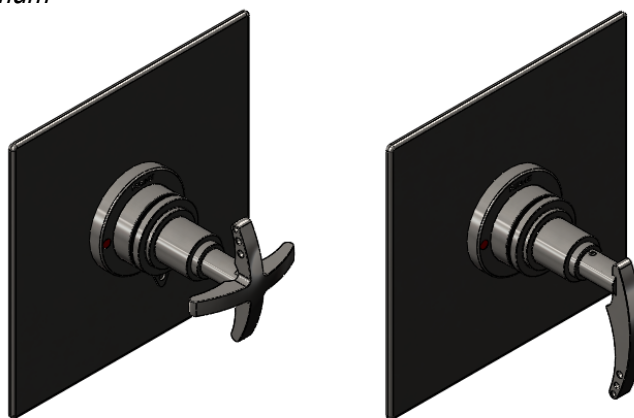

Features

- Brass construction with choice of 21 finishes
- Single Handle Control cycles from Cold to Hot
- High temperature Limit Stop
- 20 psi minimum operating pressure, 125psi maximum

Order Matrix

Model	Main/Accent Finish
4YRBLAC or L	AB - Antique Brass
	ABM - Antique Brass Matt
	AC - Antique Copper
	ACM - Antique Copper Matt
	BB - Bright Brass
	CH - Chrome
	GD - Gold
	OB - Oil Rubbed Bronze
	PN - Polished Nickel
	SB - Satin Brass
	SC - Satin Chrome
	SN - Satin Nickel
	TB - Tuscan Brass
	AQ - Aqua
	BD - Bordeaux
	BK - Black
	MB - Matte Black
	MW - Matte White
	NC - Natural Cream
	RD - Red
	WH - White

LASALLE

Valve Only Pressure Balance with Stops
Model: 4YRBLAC or L XX-XX

Critical Dimensions

TEL: 905-851-6781
FAX: 905-851-8031
TOLL FREE: 800-461-5901